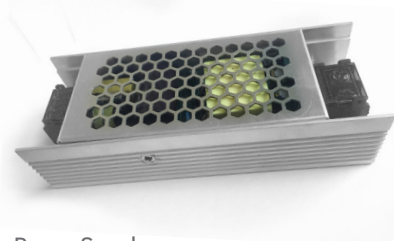

Power Supply

For LED Strip Lights

Slim Power Supply
VT-20062

SKU :	3246
Watts:	60w
Current Capacity:	5A
Input Power:	AC:85-265V,50/60Hz

Output:	DC:12V
Unit Size:	130x50x31mm
EAN:	3800157628549
Box Qty.	36 Pcs

24V

Slim Power Supply
VT-24061

SKU :	3261
Watts:	60w
Current Capacity:	2.5A
Input Power:	AC:85-265V,50/60Hz

Output:	DC:24V
Unit Size:	130x50x31mm
EAN:	3800157640367
Box Qty.	36 Pcs

Slim Power Supply
VT-20077

Slim Power Supply
VT-20122

SKU :	3243
Watts:	120w
Current Capacity:	10A
Input Power:	AC:85-265V,50/60Hz

Built in EMI Filter

Output:	DC:12V
Unit Size:	190x50x31mm
EAN:	3800157628525
Box Qty.	80 Pcs

24V

Slim Power Supply
VT-24120

High efficiency, low temperature

Output:	DC:12V
Unit Size:	200x62x31mm
EAN:	3800157628532
Box Qty.	60 Pcs

**Slim Power Supply
VT-20352**

SKU : 3259
Watts: 350w
Current Capacity: 30A
Input Power: AC:200-240V,50/60 Hz