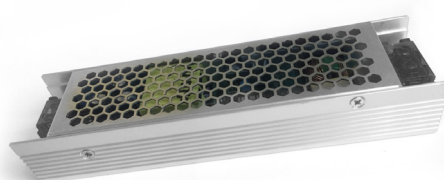

Power Supply

For LED Strip Lights

Slim Power Supply
VT-20062

SKU :	3246
Watts:	60w
Current Capacity:	5A
Input Power:	AC:85-265V,50/60Hz

Output:	DC:12V
Unit Size:	130x50x31mm
EAN:	3800157628549
Box Qty.	36 Pcs

24V

Slim Power Supply
VT-24061

SKU :	3261
Watts:	60w
Current Capacity:	2.5A
Input Power:	AC:85-265V,50/60Hz

Output:	DC:24V
Unit Size:	130x50x31mm
EAN:	3800157640367
Box Qty.	36 Pcs

Slim Power Supply
VT-20077

Slim Power Supply
VT-20122

SKU :	3243
Watts:	120w
Current Capacity:	10A
Input Power:	AC:85-265V,50/60Hz

Built in EMI Filter

Output:	DC:12V
Unit Size:	190x50x31mm
EAN:	3800157628525
Box Qty.	80 Pcs

24V

Slim Power Supply
VT-24120

High efficiency, low temperature

Output:	DC:12V
Unit Size:	200x62x31mm
EAN:	3800157628532
Box Qty.	60 Pcs

**Slim Power Supply
VT-20352**

SKU : 3259
Watts: 350w
Current Capacity: 30A
Input Power: AC:200-240V,50/60 Hz