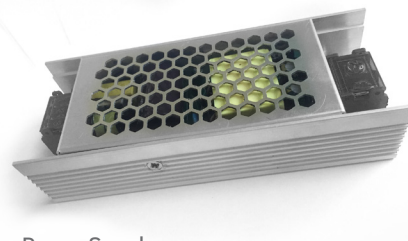

Power Supply

For LED Strip Lights

Slim Power Supply
VT-20062

SKU :	3246
Watts:	60w
Current Capacity:	5A
Input Power:	AC:85-265V,50/60Hz

Output:	DC:12V
Unit Size:	130x50x31mm
EAN:	3800157628549
Box Qty.	36 Pcs

24V

Slim Power Supply
VT-24061

SKU :	3261
Watts:	60w
Current Capacity:	2.5A
Input Power:	AC:85-265V,50/60Hz

Output:	DC:24V
Unit Size:	130x50x31mm
EAN:	3800157640367
Box Qty.	36 Pcs

Slim Power Supply
VT-20077

Slim Power Supply
VT-20122

SKU :	3243
Watts:	120w
Current Capacity:	10A
Input Power:	AC:85-265V,50/60Hz

Built in EMI Filter

Output:	DC:12V
Unit Size:	190x50x31mm
EAN:	3800157628525
Box Qty.	80 Pcs

24V

Slim Power Supply
VT-24120

High efficiency, low temperature

Output:	DC:12V
Unit Size:	200x62x31mm
EAN:	3800157628532
Box Qty.	60 Pcs

**Slim Power Supply
VT-20352**

SKU : 3259
Watts: 350w
Current Capacity: 30A
Input Power: AC:200-240V,50/60 Hz