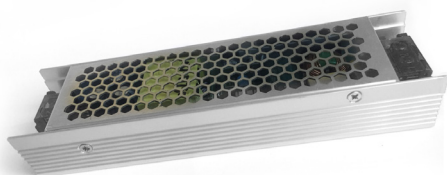

Power Supply

For LED Strip Lights

Slim Power Supply
VT-20062

SKU :	3246
Watts:	60w
Current Capacity:	5A
Input Power:	AC:85-265V,50/60Hz

Output:	DC:12V
Unit Size:	130x50x31mm
EAN:	3800157628549
Box Qty.	36 Pcs

24V

Slim Power Supply
VT-24061

SKU :	3261
Watts:	60w
Current Capacity:	2.5A
Input Power:	AC:85-265V,50/60Hz

Output:	DC:24V
Unit Size:	130x50x31mm
EAN:	3800157640367
Box Qty.	36 Pcs

Slim Power Supply
VT-20077

Slim Power Supply
VT-20122

SKU :	3243
Watts:	120w
Current Capacity:	10A
Input Power:	AC:85-265V,50/60Hz

Built in EMI Filter

Output:	DC:12V
Unit Size:	190x50x31mm
EAN:	3800157628525
Box Qty.	80 Pcs

24V

Slim Power Supply
VT-24120

High efficiency, low temperature

Output:	DC:12V
Unit Size:	200x62x31mm
EAN:	3800157628532
Box Qty.	60 Pcs

**Slim Power Supply
VT-20352**

SKU : 3259
Watts: 350w
Current Capacity: 30A
Input Power: AC:200-240V,50/60 Hz