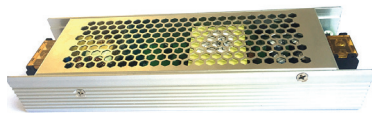

**Power Supply-Metal
VT-20153**

SKU : 3253
Watts: 150w
Current Capacity: 6.5A
Input Power: AC:85-265V,50/60Hz

Output: DC:24V
Unit Size: 253x72x45mm
EAN: 3800157635233
Box Qty. 50 Pcs