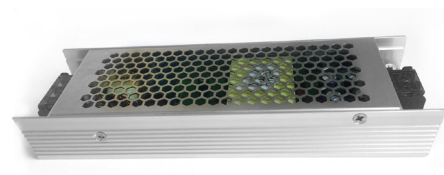

Slim Power Supply
VT-20152

SKU :	3244
Watts:	150w
Current Capacity:	12.5A
Input Power:	AC:85-265V,50/60Hz

High efficiency, low temperature

Output:	DC:12V
Unit Size:	200x62x31mm
EAN:	3800157628532
Box Qty.	60 Pcs