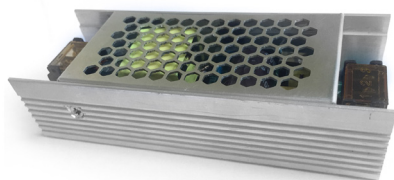

Power Supply

For LED Strip Lights

Slim Power Supply
VT-20062

SKU :	3246
Watts:	60w
Current Capacity:	5A
Input Power:	AC:85-265V,50/60Hz

Output:	DC:12V
Unit Size:	130x50x31mm
EAN:	3800157628549
Box Qty.	36 Pcs

24V

Slim Power Supply
VT-24061

SKU :	3261
Watts:	60w
Current Capacity:	2.5A
Input Power:	AC:85-265V,50/60Hz

Output:	DC:24V
Unit Size:	130x50x31mm
EAN:	3800157640367
Box Qty.	36 Pcs

Slim Power Supply
VT-20077

Slim Power Supply
VT-20122

SKU :	3243
Watts:	120w
Current Capacity:	10A
Input Power:	AC:85-265V,50/60Hz

Built in EMI Filter

Output:	DC:12V
Unit Size:	190x50x31mm
EAN:	3800157628525
Box Qty.	80 Pcs

24V

Slim Power Supply
VT-24120

High efficiency, low temperature

Output:	DC:12V
Unit Size:	200x62x31mm
EAN:	3800157628532
Box Qty.	60 Pcs

**Slim Power Supply
VT-20352**

SKU : 3259
Watts: 350w
Current Capacity: 30A
Input Power: AC:200-240V,50/60 Hz